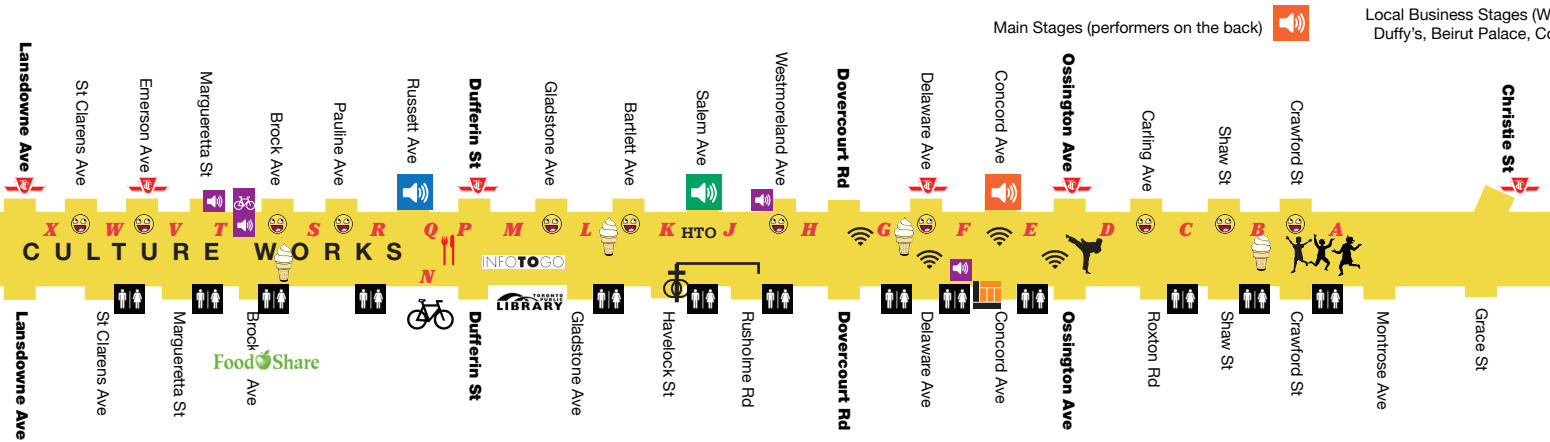

BIG ON BLOOR FESTIVAL 2009

map design by ghazaleh; coordination by dougal

- Local Business Stages (West to East):
Duffy's, Beirut Palace, Concord Cafe
- Portapoties
- Children's Playground
- Karate Demonstrations
- St. Anthony's Church:
2 weddings before 3:30
- Wireless Toronto (free WiFi zone):
(Dovercourt to Ossington)
- TTC Subway Exits
- Bike Pirates' Bike Polo
- Busker Entertainment
- Local Icecream Trucks
- Food Court (vendors)
- Participant Sections